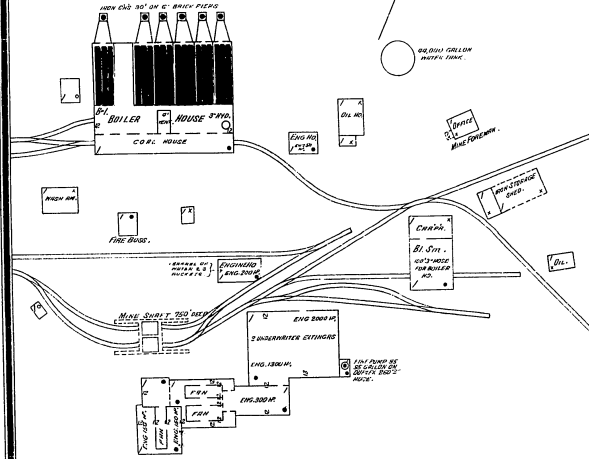

HUDSON COAL CO.
OWNED BY THE DELAWARE & HUDSON CO.
BALTIMORE SHAFT NO 2

39

E. NORTH

N. WASHINGTON 34