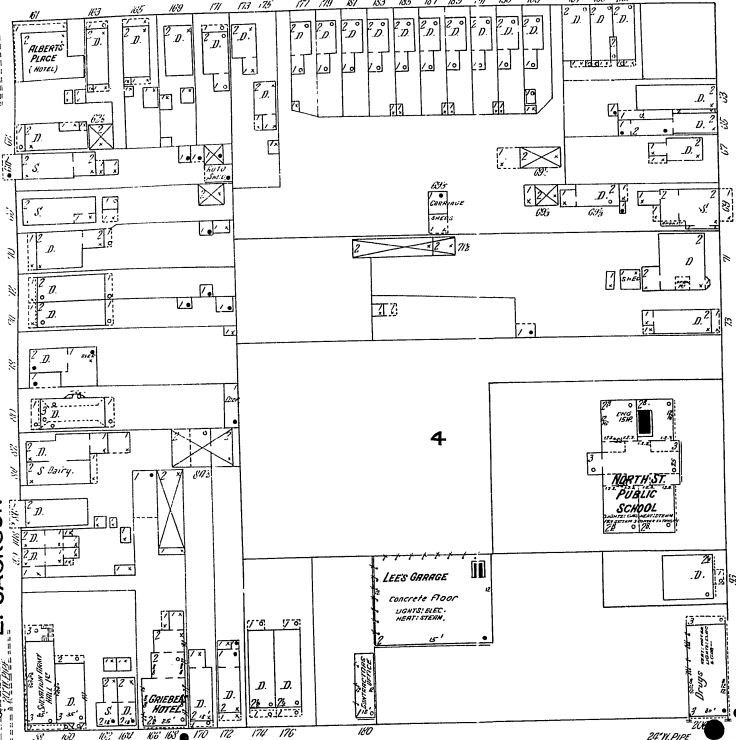

N. PENNSYLVANIA AV.

15

E. JACKSON

40

SCOTT