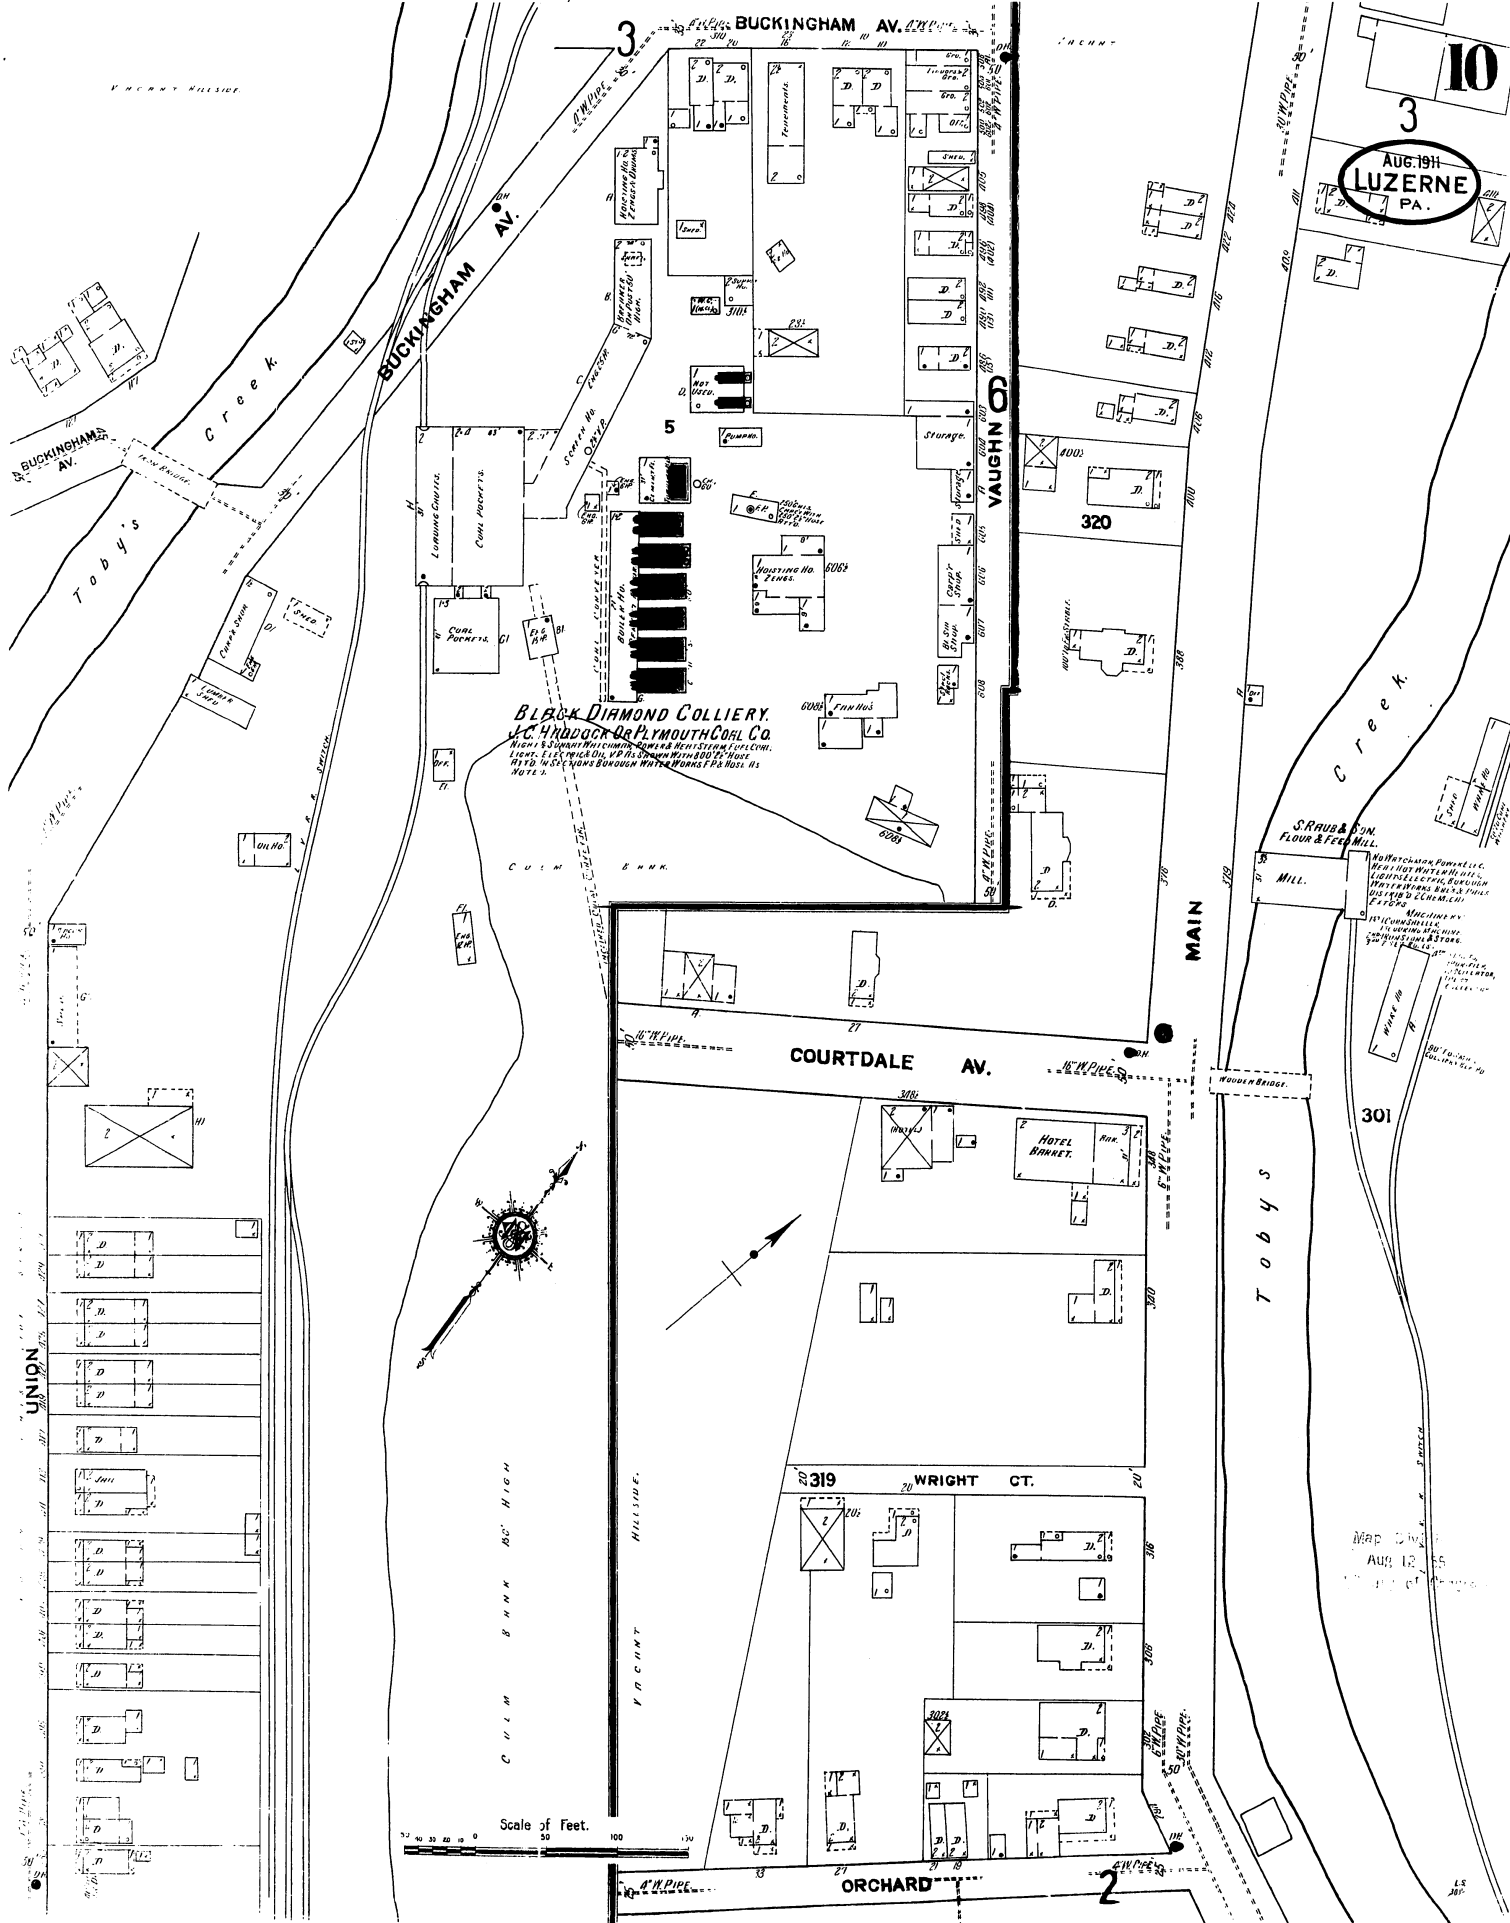

AUG. 1918
LUZERNE
PA.

S. RAUB & SON
FLOUR & FEED MILL.
MILL.
No. 100. 100 FEET FROM COLLIERY.
MILLING BY
S. RAUB & SON
FLOUR & FEED MILL.
1875 CORN MEAL.
1000 LBS. PER BAG.
1000 LBS. PER BAG.
1000 LBS. PER BAG.
1000 LBS. PER BAG.

UNION

CUM BUNK HICKS

Scale of Feet.

4" PIPE

ORCHARD

Toby's Creek

301

MAIN

COURT DALE AV.

WRIGHT CT.

319

HOTEL BANNER.

BUCKINGHAM AV.

3

5

320

10

3

2