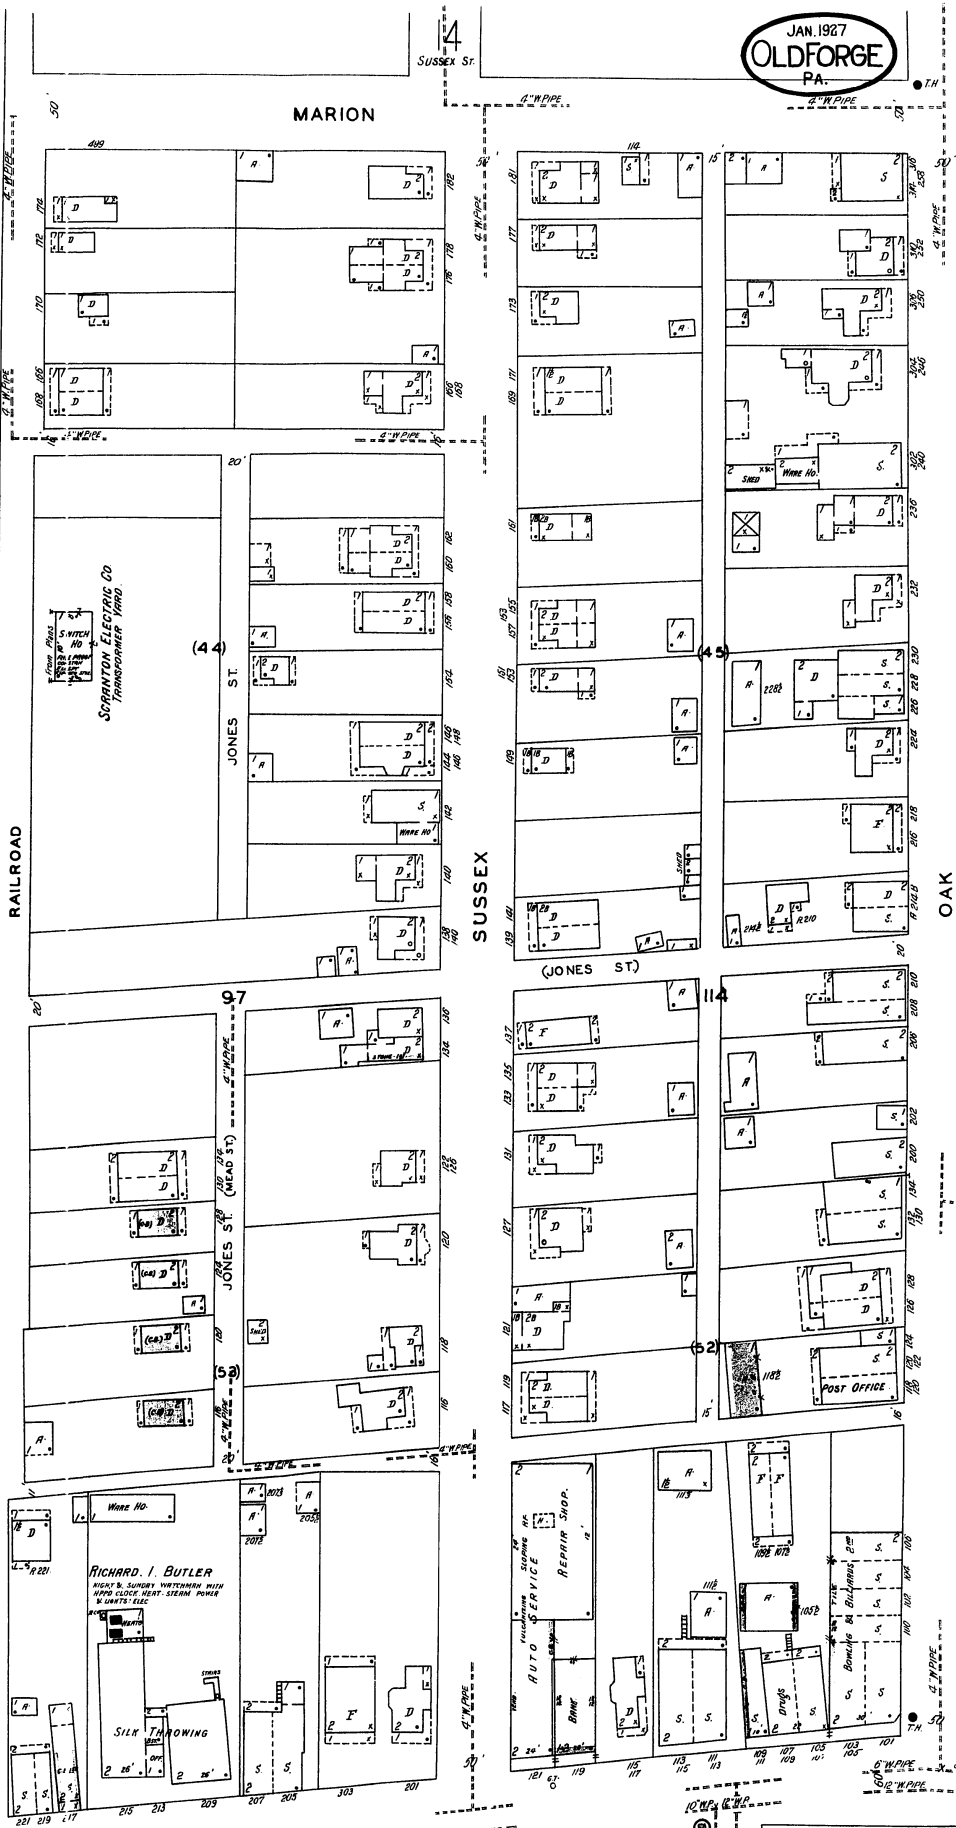

JAN. 1927
OLDFORGE
PA.

MARION

4
Sussex Sr.

JERMYN COAL CO. N^o 2 SHAFT.

71

RAILROAD
S. R. R. (JERMYN BRANCH)

SCRANTON ELECTRIC CO
TRANSFORMER YARD

S. MAIN

Copyright 1927 by Wm. Sanderson Map Co.