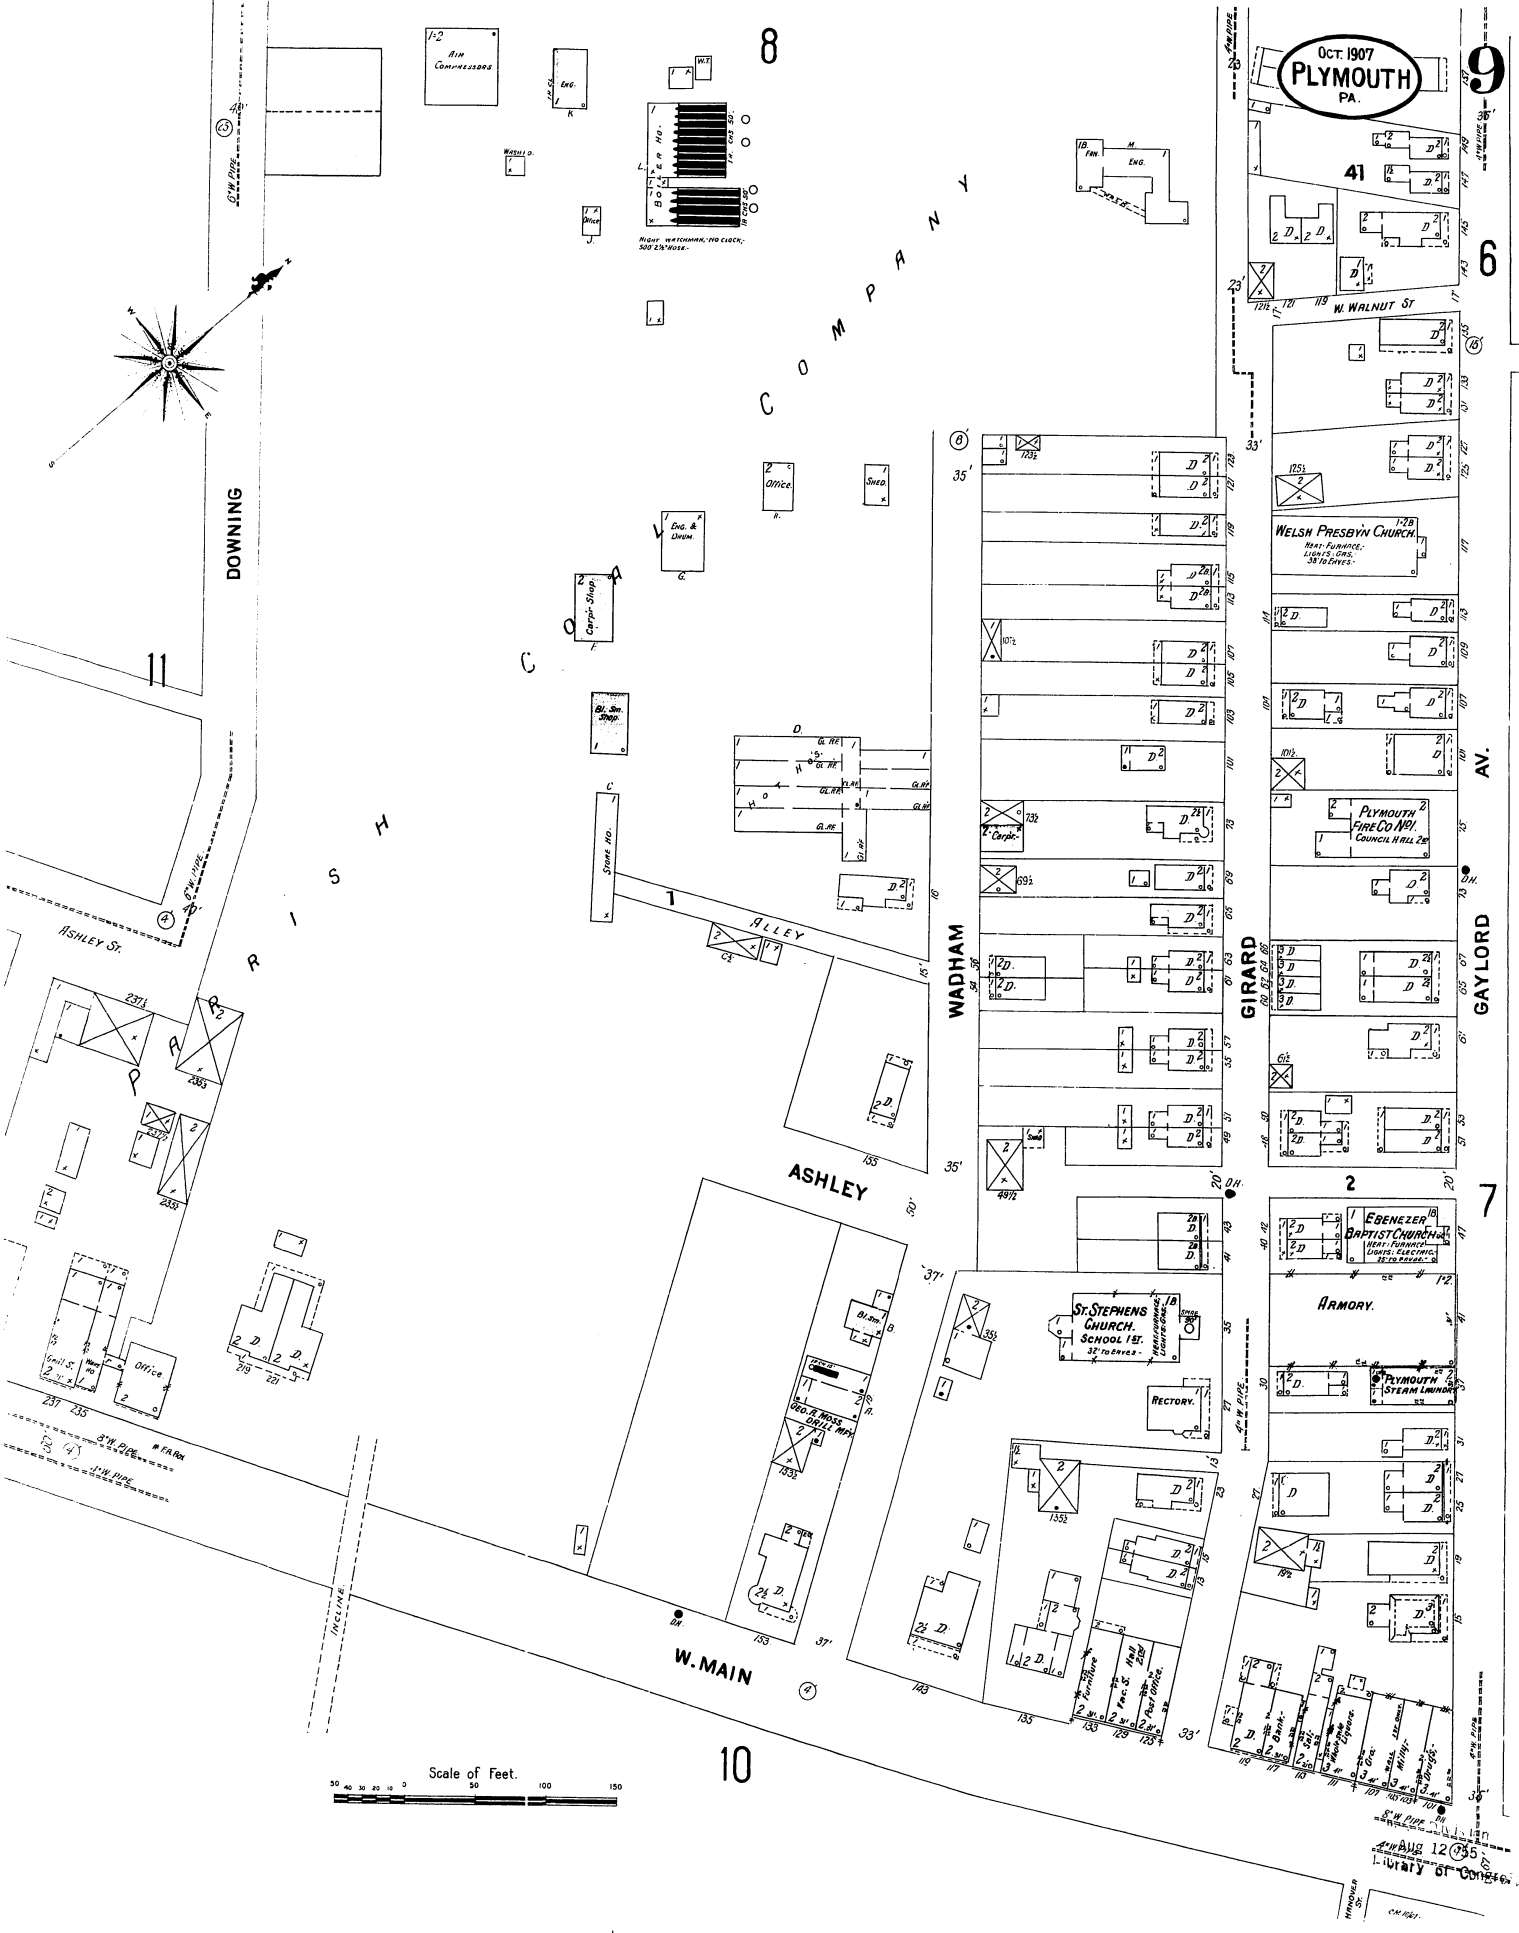

Oct. 1907
PLYMOUTH
PA.

9

6

AV.

GAYLORD

7

8

10

C O M P A N Y

DOWNING

P I S H

A S H L E Y

W. MAIN

WADHAM

GIRARD

PLYMOUTH FIRE CO. No. 1
Council Hall 2nd

EBENEZER BAPTIST CHURCH
Ladies' Drs.
35 to 40 Feet.

ST. STEPHENS CHURCH
SCHOOL 1st
35 to 40 Feet.

ARMORY

PLYMOUTH STEAM LAUNDRY

LIBRARY ST. COLUMB.

LIBRARY ST. COLUMB.