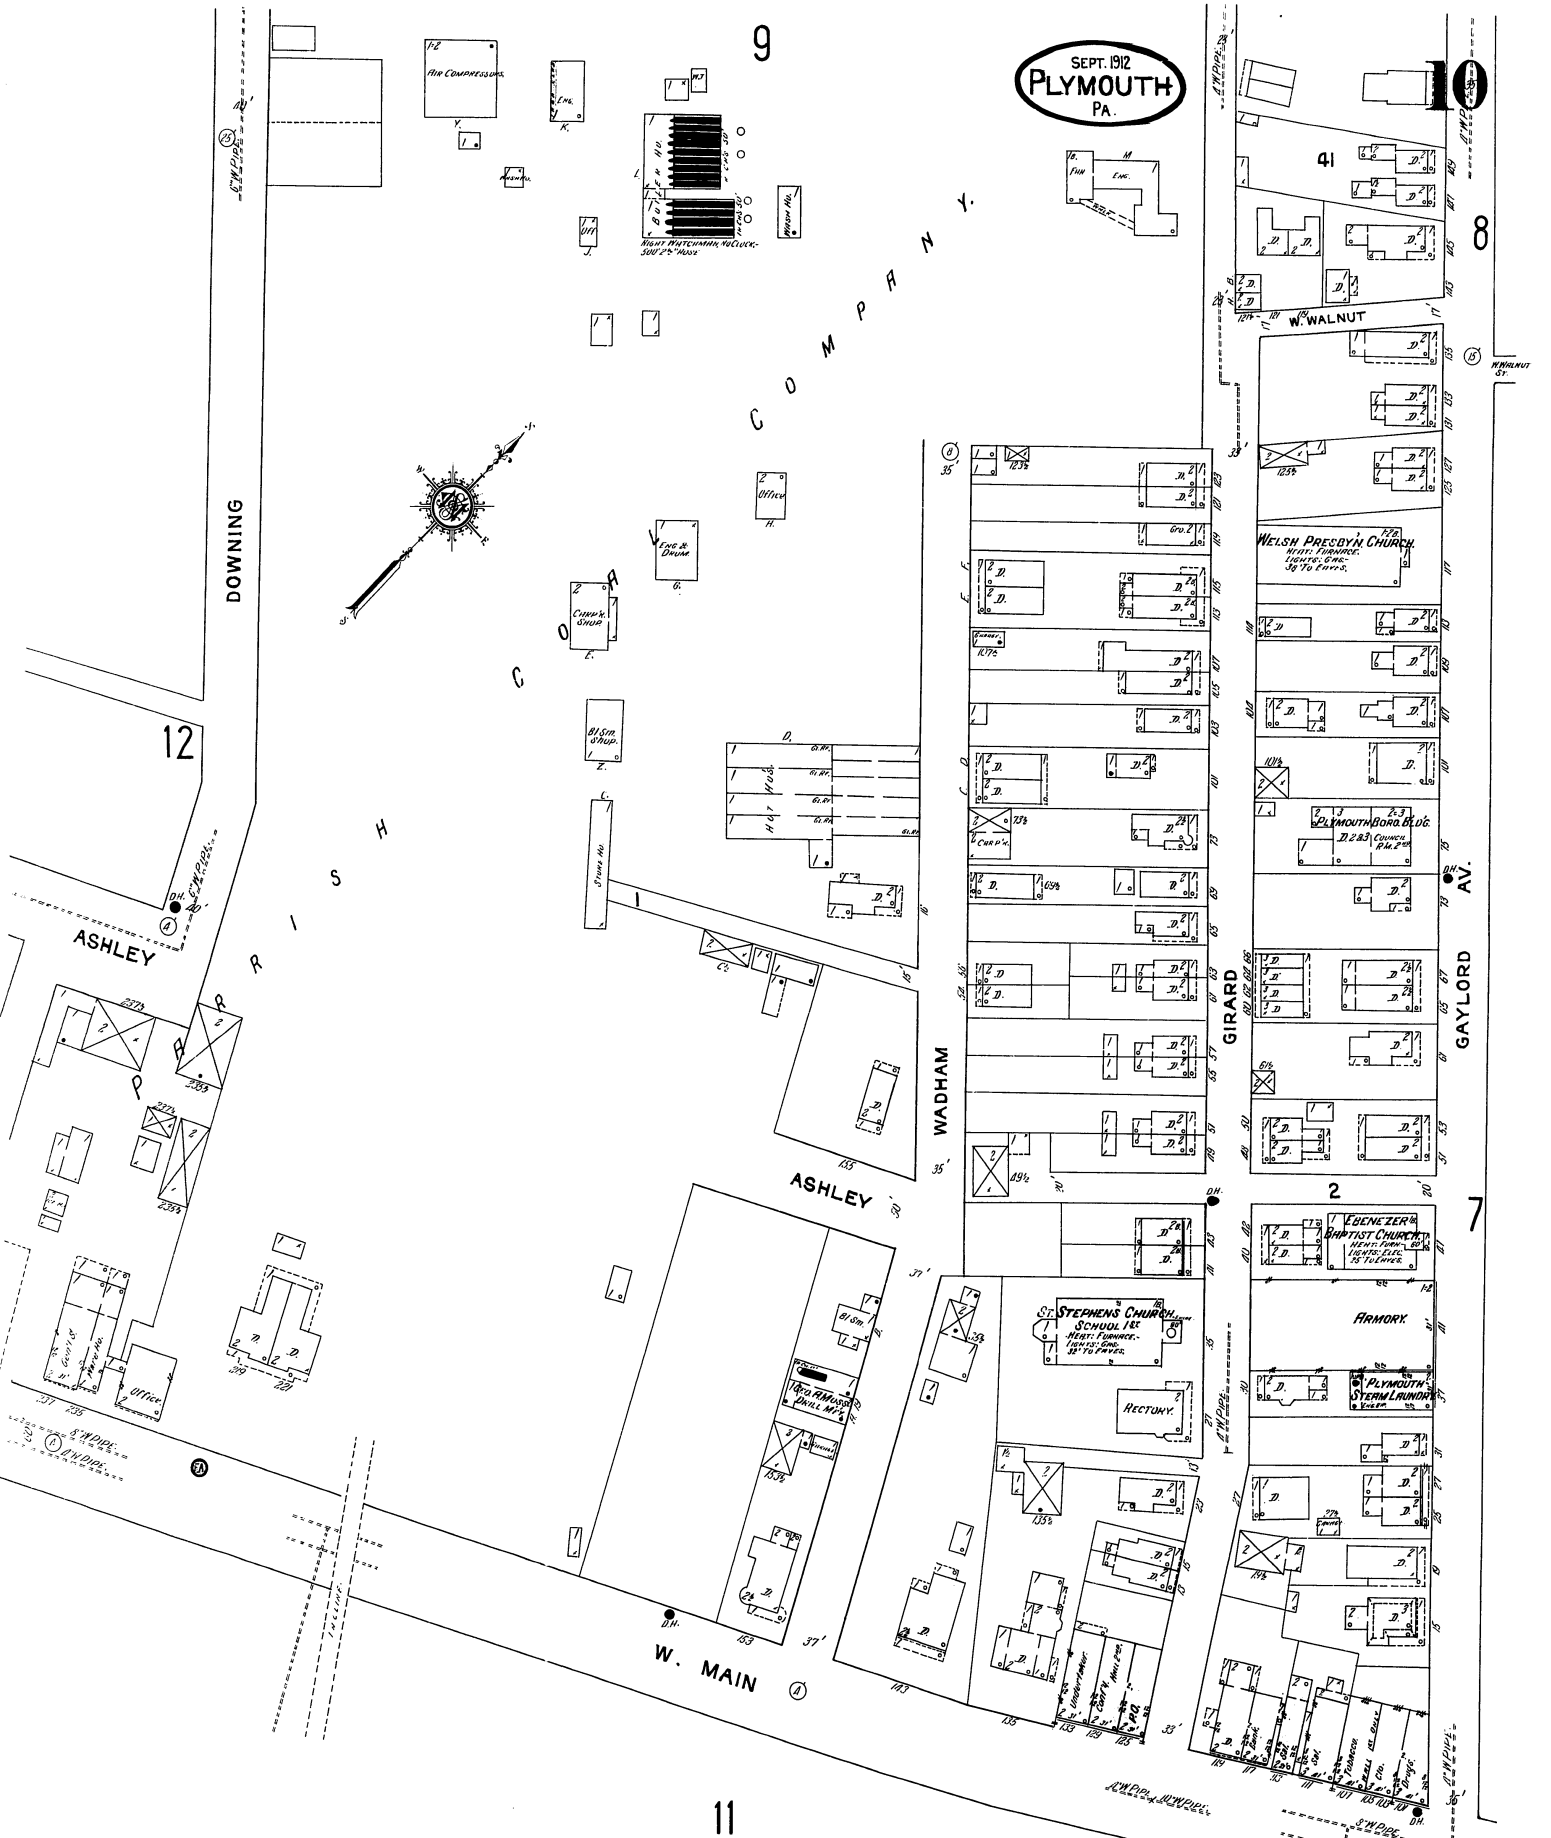

SEPT. 1912
PLYMOUTH
PA.

9

8

7

11

DOWNING

12

ASHLEY

R I S H

ASHLEY

W. MAIN

WADHAM

GIRARD

GAYLORD AV.

Scale of Feet.
0 50 100 150

APR 12 1955
LIBRARY of Congress