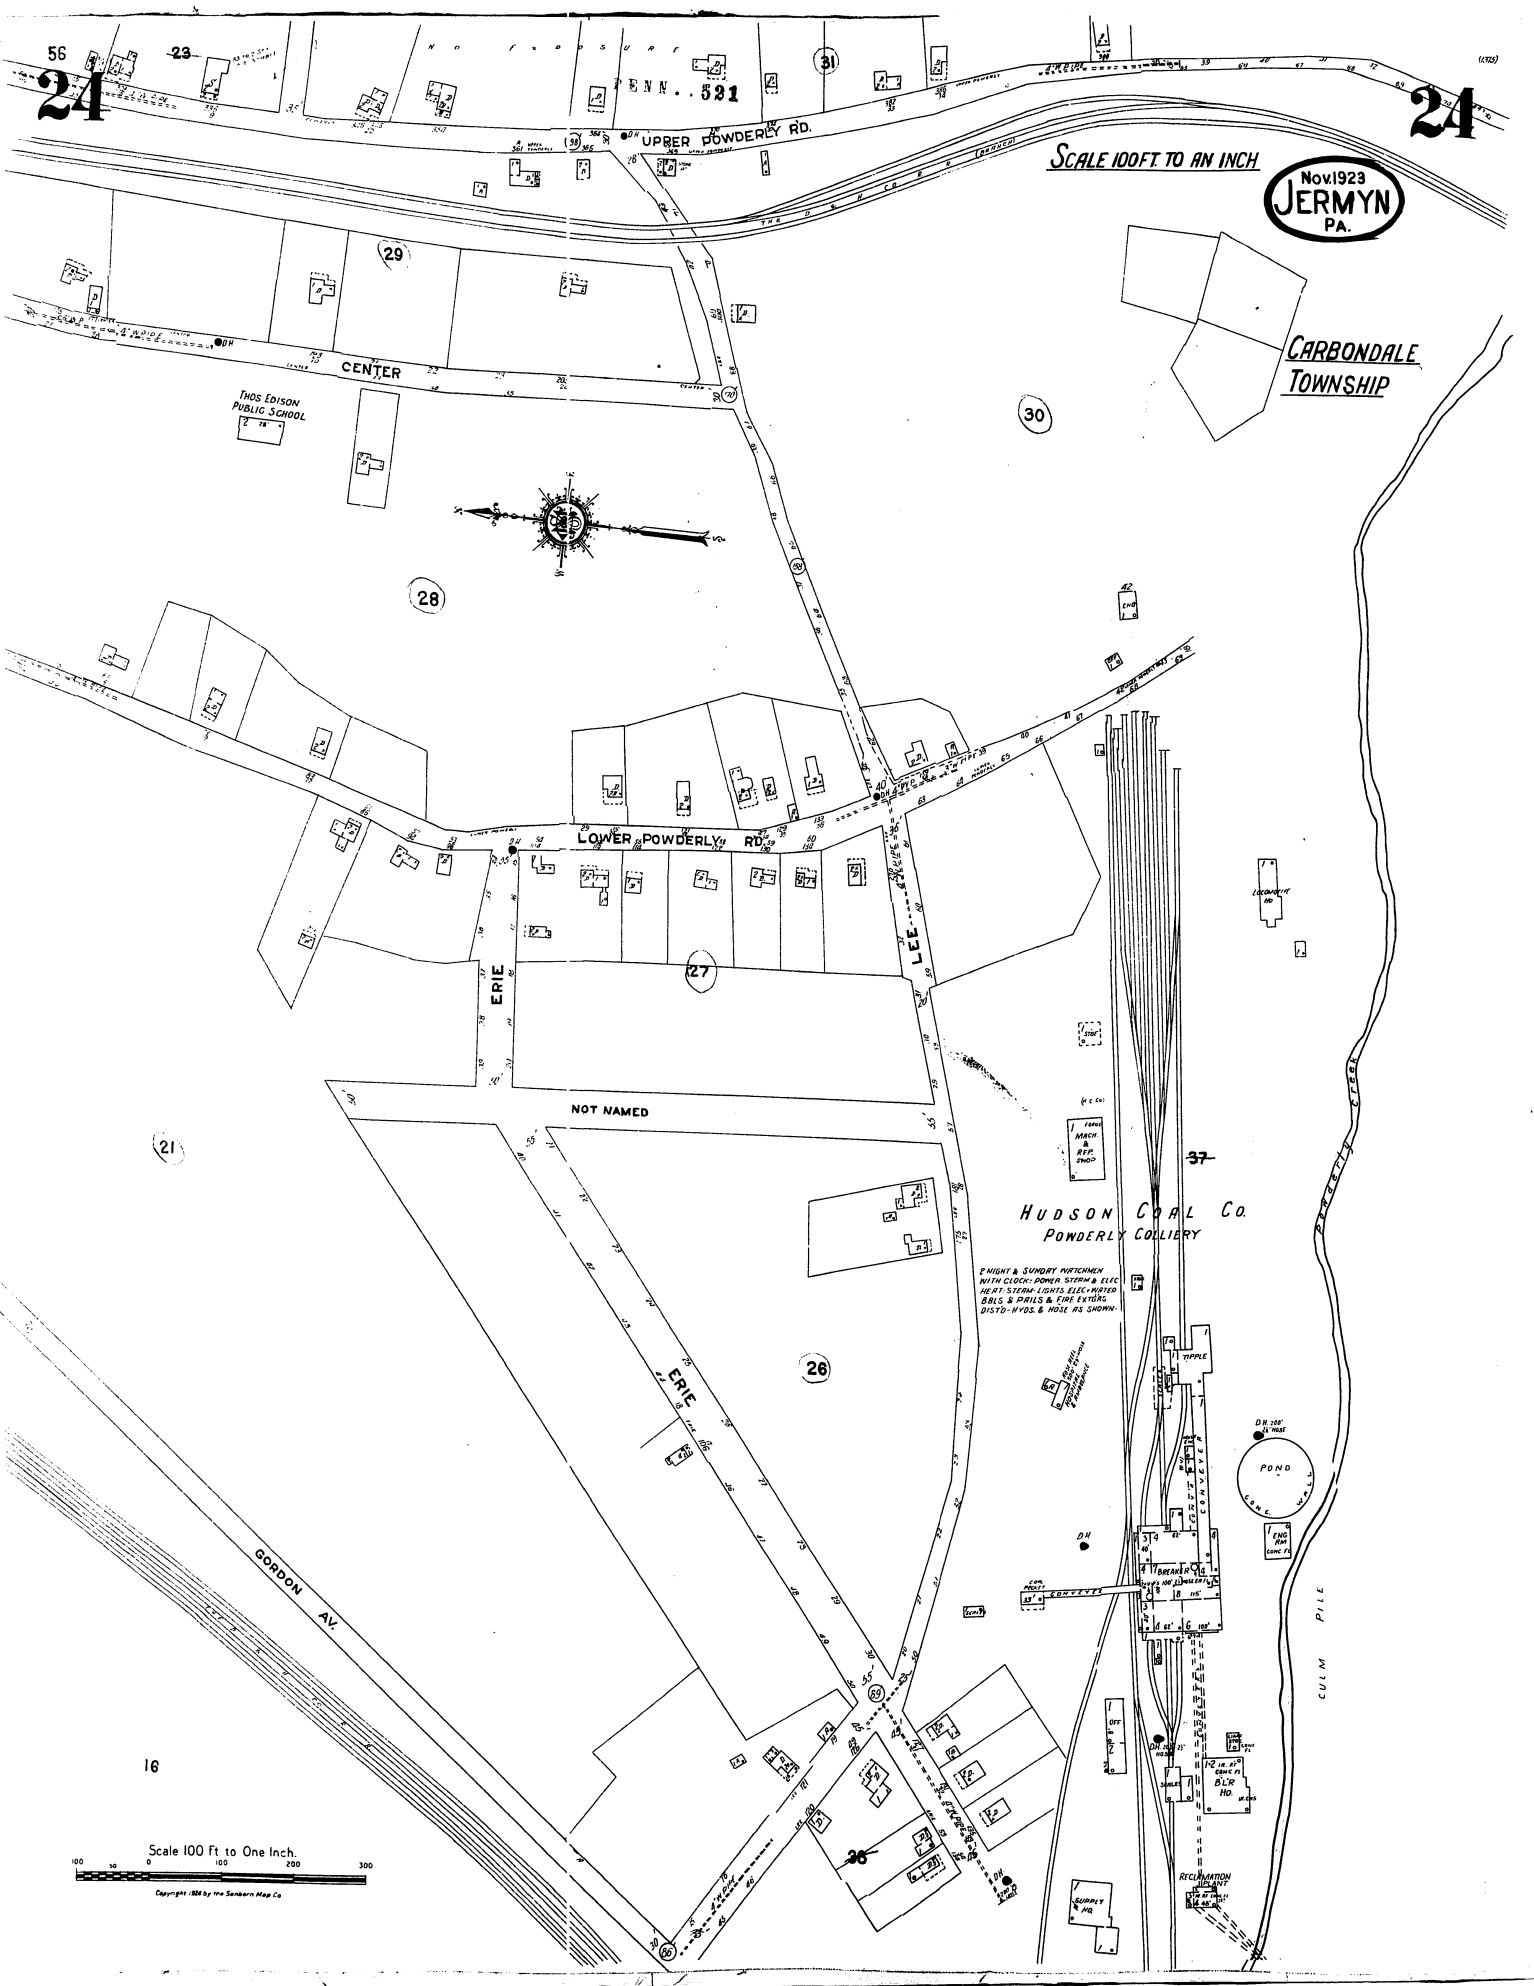

Nov 1923
JERMYN
PA.

SCALE 100 FT TO AN INCH

CARBONDALE
TOWNSHIP

THOS EDISON
PUBLIC SCHOOL

HUDSON COAL CO.
POWDERLY COLLIERY

POND

CULM PILE