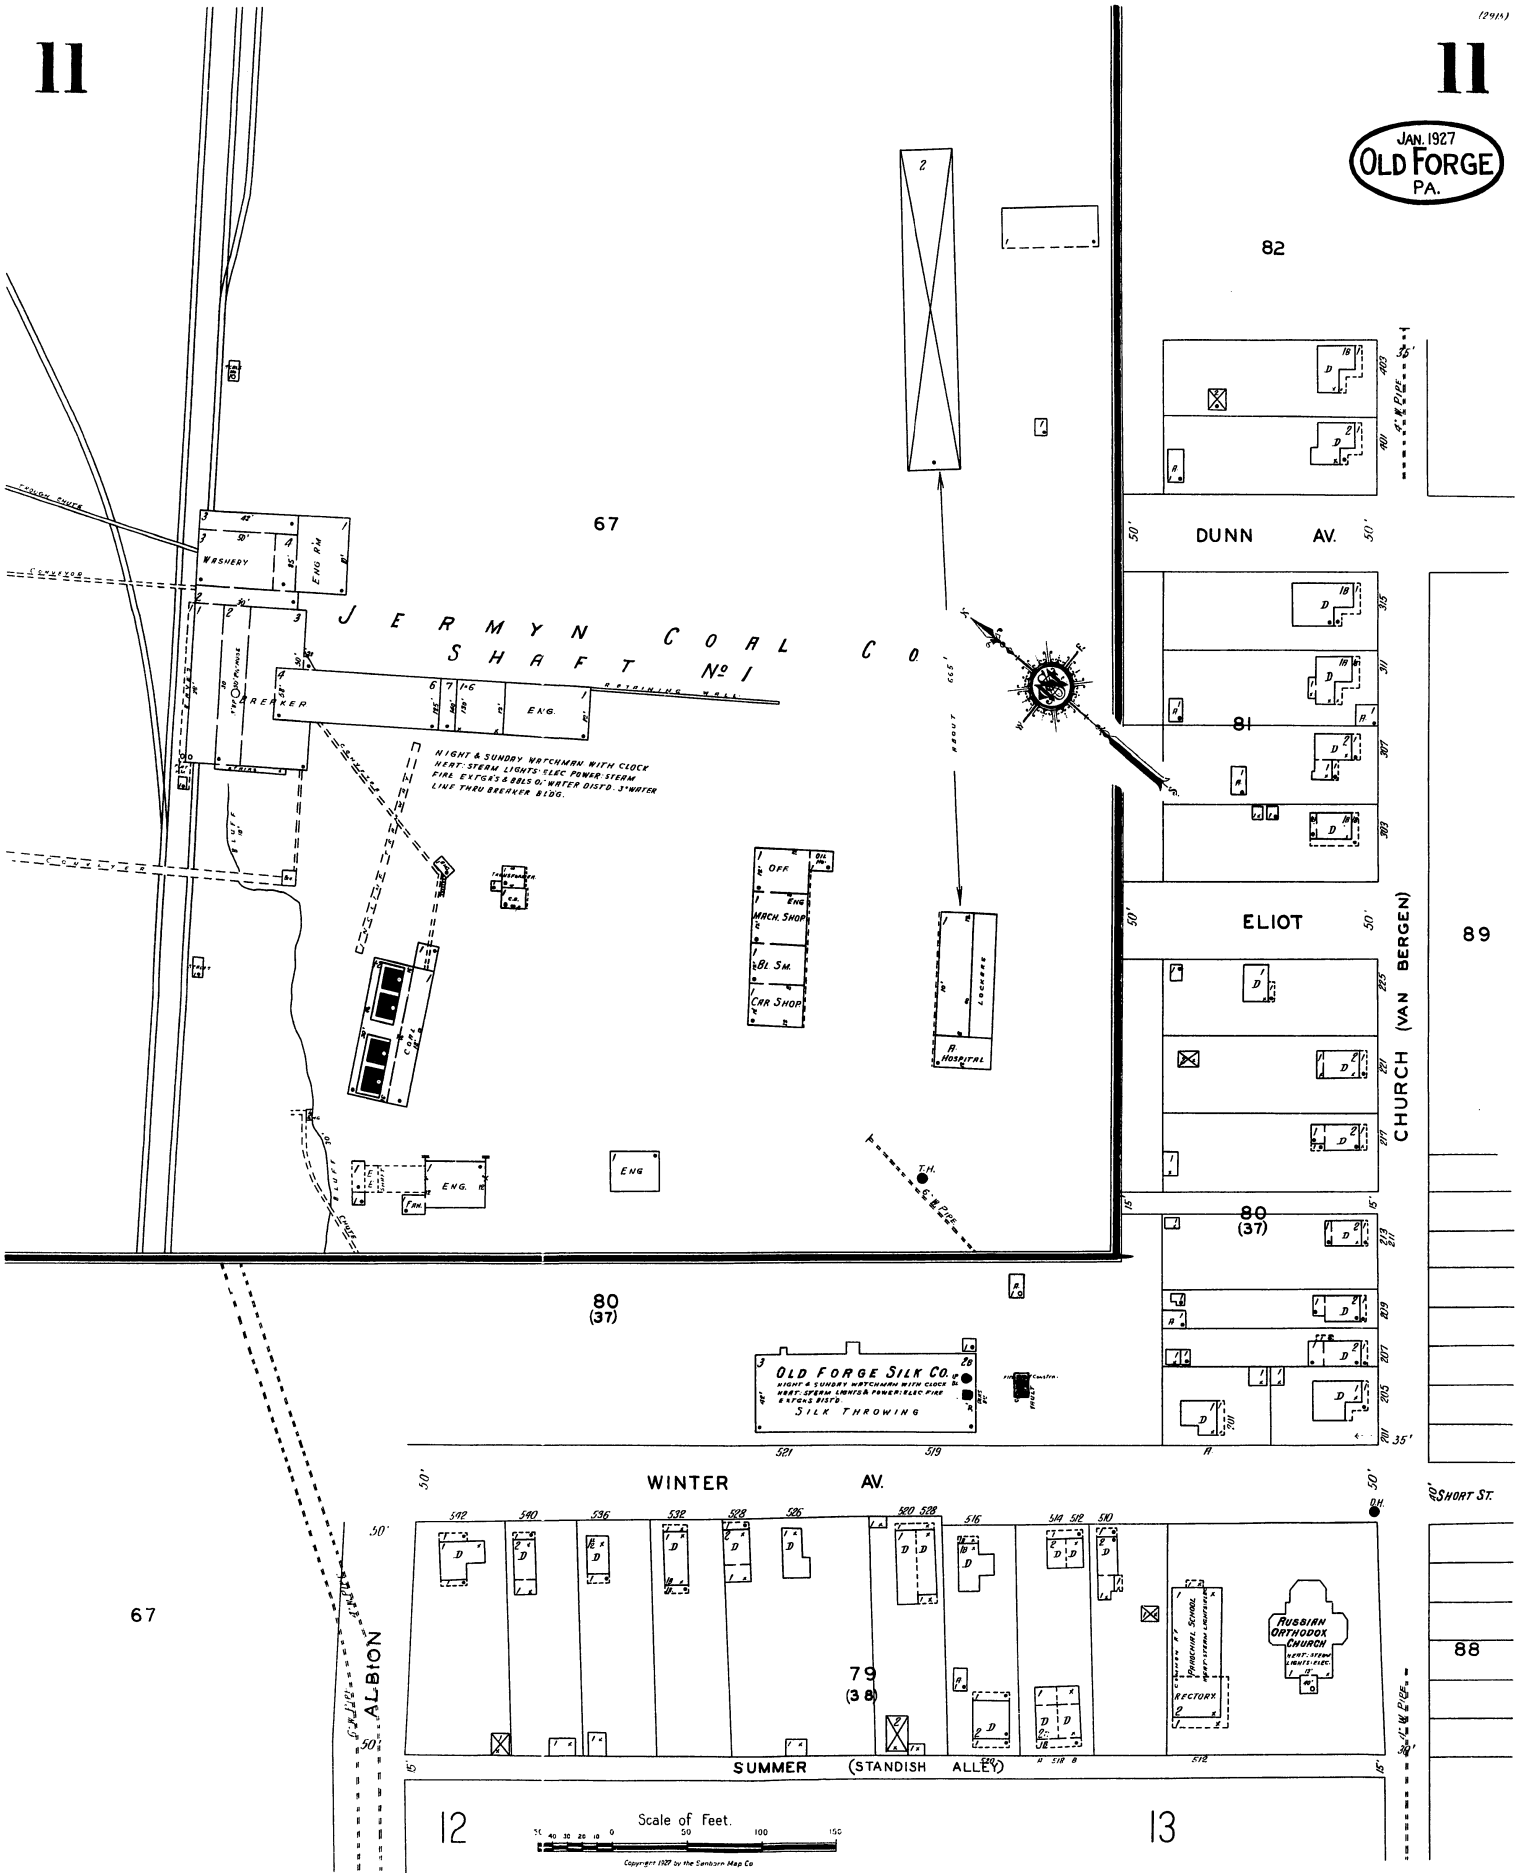

JAN. 1927
OLD FORGE
PA.

67

ALBION

12

13

88

89

82

SHORT ST.

Scale of Feet.

Copyright 1927 by the Sanborn Map Co